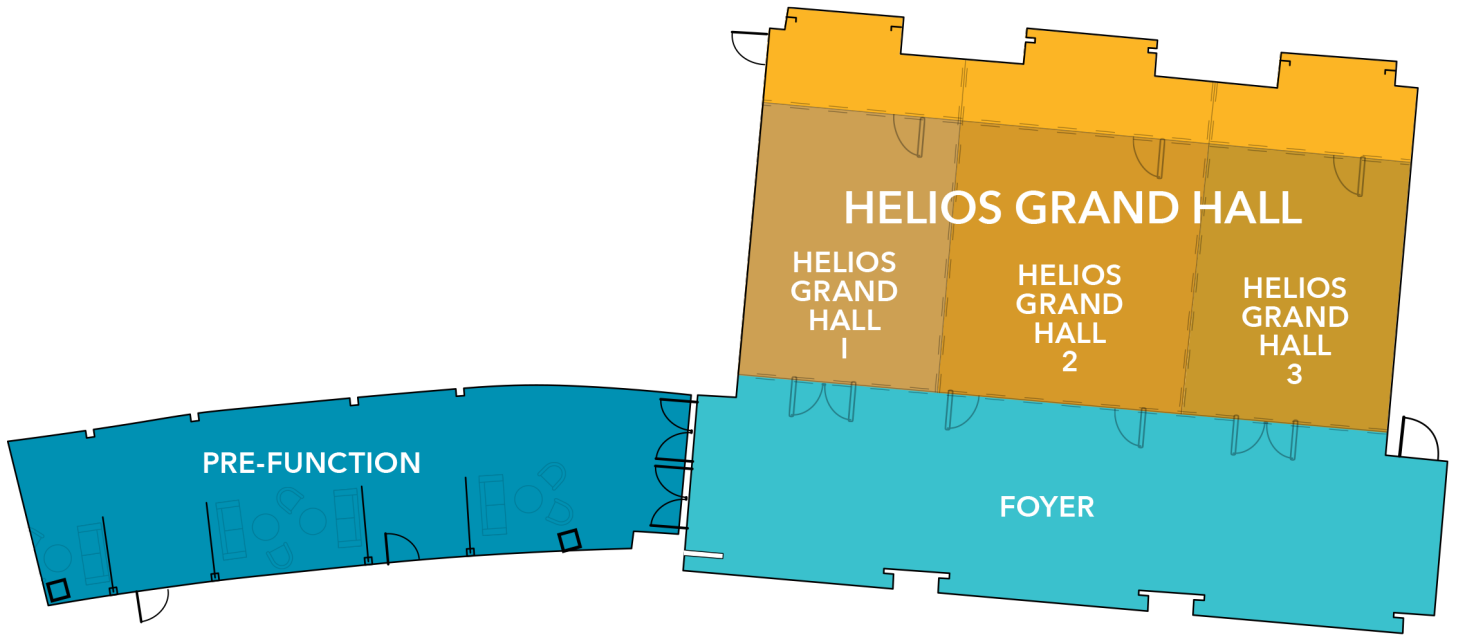

## UNIVERSAL HELIOS GRAND HOTEL : Capacity Chart

NAME	SQUARE FOOTAGE	DIMENSIONS	CEILING HEIGHT	CAPACITIES				
				SCHOOL ROOM	THEATER SEATING	BANQUET (Rounds of 12)	CONFERENCE	RECEPTION
HELIOS GRAND HALL 1-3	1,695	63' x 26'	15'	113	113	120	60	160
HELIOS GRAND HALL 1	520	19' x 26'	15'	27	77	36	18	50
HELIOS GRAND HALL 2	637	23' x 26'	15'	42	110	48	24	60
HELIOS GRAND HALL 3	538	20' x 26'	15'	27	77	36	18	50
HELIOS GRAND HALL 1-2	1,157	43' x 26'	15'	81	113	96	36	112
HELIOS GRAND HALL 2-3	1,175	44' x 26'	15'	81	113	96	36	112
FOYER	-	-	-	-	-	-	-	160
HELIOS GRAND HALL AND FOYER	3,587	63' x 57'	15'	113	113	216	-	360
PRE-FUNCTION	1,061	63' x 16'	11'	-	-	-	-	106
<b>TOTAL: 4,648 SQUARE FEET FOR ALL FUNCTION SPACE</b>								
<small>Capacities above reflect maximum sets only with NO AV or additional requirements.</small>								