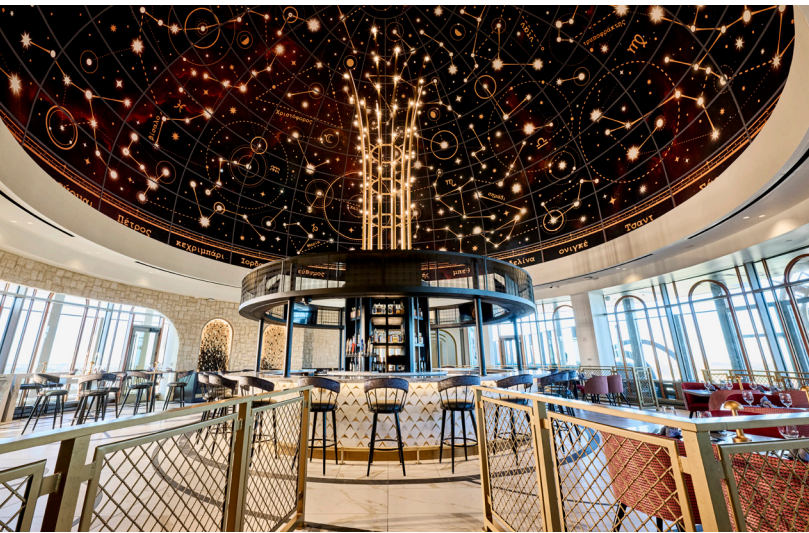

UNIVERSAL HELIOS GRAND HOTEL : Capacity Chart

NAME	SQUARE FOOTAGE	DIMENSIONS	CEILING HEIGHT	CAPACITIES				
				SCHOOL ROOM	THEATER SEATING	BANQUET (Rounds of 12)	CONFERENCE	RECEPTION
HELIOS GRAND HALL 1-3	1,695	63' x 26'	15'	113	113	120	60	160
HELIOS GRAND HALL 1	520	19' x 26'	15'	27	77	36	18	50
HELIOS GRAND HALL 2	637	23' x 26'	15'	42	110	48	24	60
HELIOS GRAND HALL 3	538	20' x 26'	15'	27	77	36	18	50
HELIOS GRAND HALL 1-2	1,157	43' x 26'	15'	81	113	96	36	112
HELIOS GRAND HALL 2-3	1,175	44' x 26'	15'	81	113	96	36	112
FOYER	-	-	-	-	-	-	-	160
HELIOS GRAND HALL AND FOYER	3,587	63' x 57'	15'	113	113	216	-	360
PRE-FUNCTION	1,061	63' x 16'	11'	-	-	-	-	106
TOTAL: 4,648 SQUARE FEET FOR ALL FUNCTION SPACE								
Capacities above reflect maximum sets only with NO AV or additional requirements.