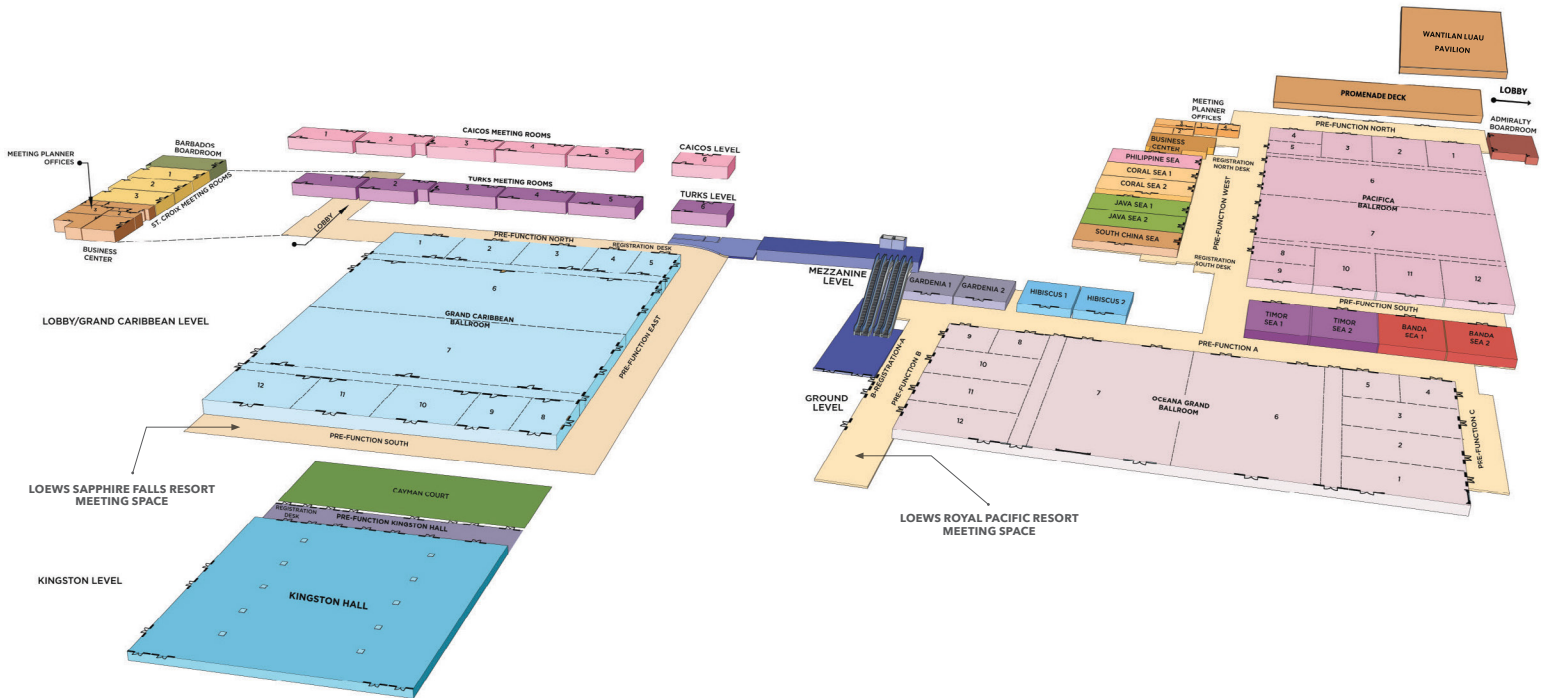

THE LOEWS MEETING COMPLEX AT UNIVERSAL ORLANDO

MEETING & FUNCTION SPACE

- 115,000 square feet of meeting and function space
- 41,000 square-foot Grand Caribbean Ballroom
- 31,000 square-foot Kingston Hall
- 16 meeting rooms
- 3 dedicated meeting planner offices
- Dedicated registration desk
- 10,000 square-feet of outdoor meeting space
- Connects to Loews Royal Pacific Resort

MEETING & FUNCTION SPACE

- 132,000 square feet of meeting and function space
- 42,000 square-foot Pacifica Ballroom
- 36,000 square-foot Oceana Grand Ballroom
- 15 meeting rooms
- 4 dedicated meeting planner offices
- 2 dedicated registration desks
- 25,000 square-feet of outdoor meeting space
- Connects to Loews Sapphire Falls Resort