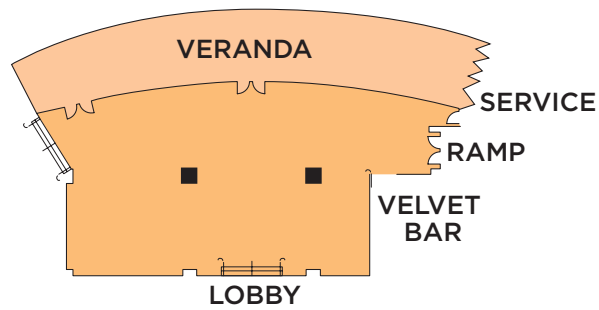

LOCATION

- 12 miles from downtown Orlando
- 15 miles from Orlando International Airport (MCO)
- 4 miles from the Orange County Convention Center

HARD ROCK HOTEL® : Floor Plan

VELVET UNDERGROUND

VELVET BAR

THE PANTRY & PANTRY PROMENADE

HARD ROCK HOTEL® : Capacity Chart

NAME	SQUARE FOOTAGE	DIMENSIONS	CEILING HEIGHT	CAPACITIES				
				SCHOOL ROOM	THEATER SEATING	BANQUET (Rounds of 12)	CONFERENCE	RECEPTION
LOWER LEVEL - MEETING SPACE								
AVALON BALLROOM	2,964	38' X 78'	9' 6"	210	468	72	-	296
AVALON I	988	38' X 26'	9' 6"	70	156	24	24	98
AVALON II	988	38' X 26'	9' 6"	70	156	24	24	98
AVALON III	988	38' X 26'	9' 6"	70	156	24	24	98
FILLMORE MEETING ROOM	620	31' X 20'	11' 6"	42	60	48	24	62
APOLLO BOARDROOM	648	36' X 18'	11' 6"	40	50	36	24	64
PRE-FUNCTION AREA	1,600	80' X 20'	-	-	-	-	-	160
THE PANTRY	1,024	32' X 32'	10'	70	100	84	30	102
PROMENADE	-	-	-	-	-	60	-	-
VELVET UNDERGROUND	2,800	42' X 66'	-	-	-	216	-	450
VERANDA	-	-	-	-	-	-	-	-
VELVET BAR	1,400	-	-	-	70	96	-	125
TOTAL: 7,220 SQUARE FEET FOR ALL INDOOR FUNCTION SPACE								
OUTDOOR SPACE								
WOODSTOCK LAWN	7,125	-	-	-	-	-	-	712
VERANDA PATIO	780	-	-	-	-	-	-	78
UPPER POOL DECK	2,000	-	-	-	-	-	-	80
TOTAL: 9,905 SQUARE FEET FOR ALL OUTDOOR FUNCTION SPACE								
TOTAL: 17,125 SQUARE FEET FOR ALL INDOOR AND OUTDOOR FUNCTION SPACE								