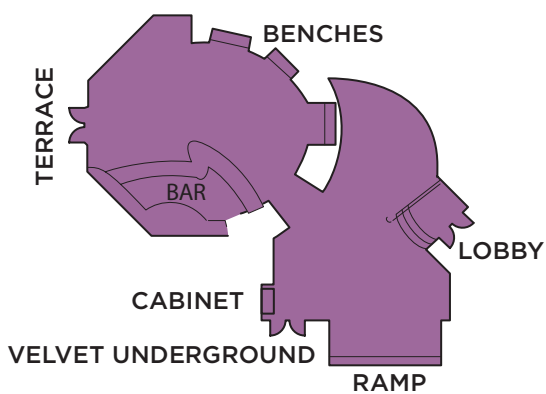

LOCATION

- 12 miles from downtown Orlando
- 15 miles from Orlando International Airport (MCO)
- 4 miles from the Orange County Convention Center

HARD ROCK HOTEL® : Floor Plan

VELVET UNDERGROUND

VELVET BAR

THE PANTRY & PANTRY PROMENADE

HARD ROCK HOTEL® : Capacity Chart

NAME	SQUARE FOOTAGE	DIMENSIONS	CEILING HEIGHT	CAPACITIES				
				SCHOOL ROOM	THEATER SEATING	BANQUET (Rounds of 12)	CONFERENCE	RECEPTION
LOWER LEVEL - MEETING SPACE								
AVALON BALLROOM	2,964	38' X 78'	9' 6"	210	468	72	-	296
AVALON I	988	38' X 26'	9' 6"	70	156	24	24	98
AVALON II	988	38' X 26'	9' 6"	70	156	24	24	98
AVALON III	988	38' X 26'	9' 6"	70	156	24	24	98
FILLMORE MEETING ROOM	620	31' X 20'	11' 6"	42	60	48	24	62
APOLLO BOARDROOM	648	36' X 18'	11' 6"	40	50	36	24	64
PRE-FUNCTION AREA	1,600	80' X 20'	-	-	-	-	-	160
THE PANTRY	1,024	32' X 32'	10'	70	100	84	30	102
PROMENADE	-	-	-	-	-	60	-	-
VELVET UNDERGROUND	2,800	42' X 66'	-	-	-	216	-	450
VERANDA	-	-	-	-	-	-	-	-
VELVET BAR	1,400	-	-	-	70	96	-	125
TOTAL: 7,220 SQUARE FEET FOR ALL INDOOR FUNCTION SPACE								
OUTDOOR SPACE								
WOODSTOCK LAWN	7,125	-	-	-	-	-	-	712
VERANDA PATIO	780	-	-	-	-	-	-	78
UPPER POOL DECK	2,000	-	-	-	-	-	-	80
TOTAL: 9,905 SQUARE FEET FOR ALL OUTDOOR FUNCTION SPACE								
TOTAL: 17,125 SQUARE FEET FOR ALL INDOOR AND OUTDOOR FUNCTION SPACE								