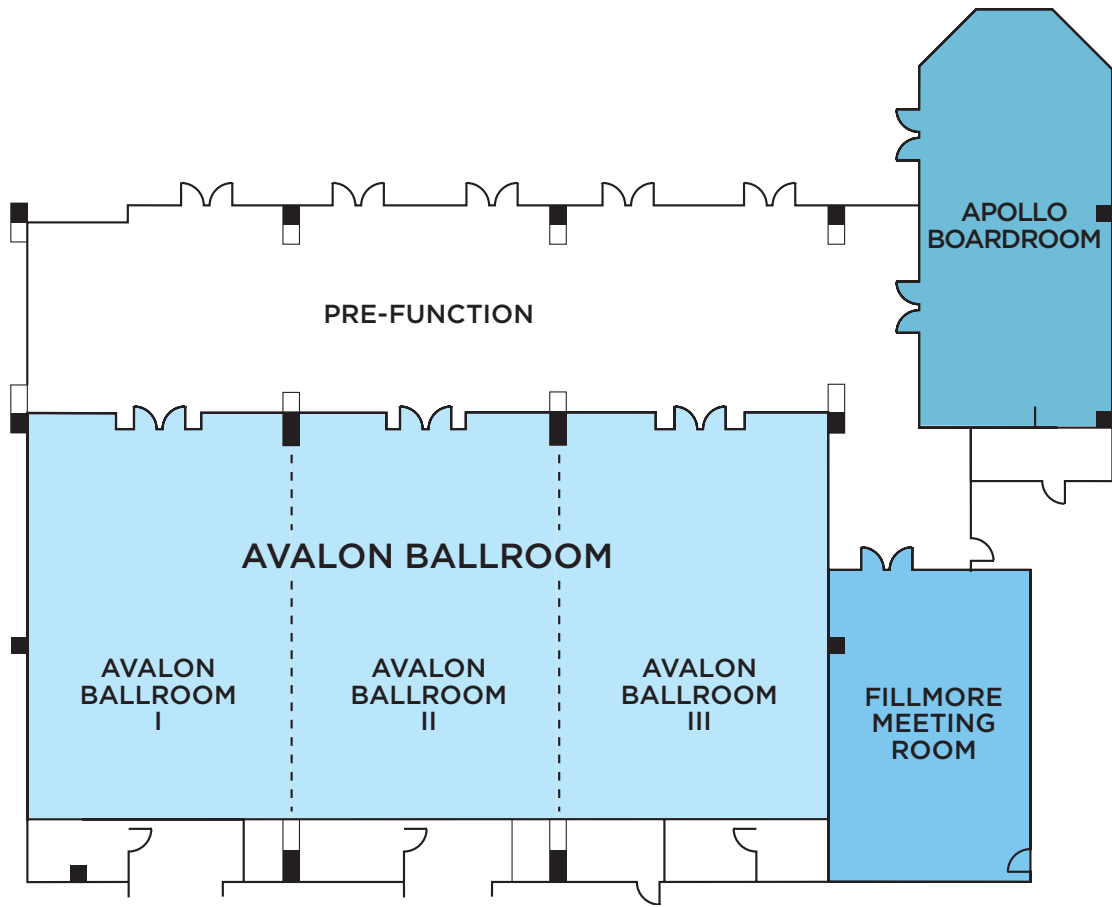

HARD ROCK HOTEL® : Floor Plan