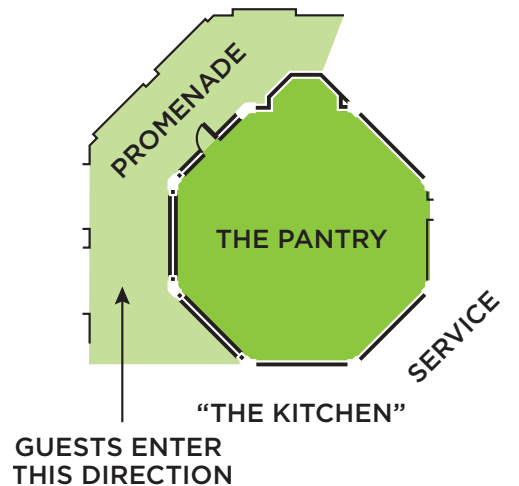

LOCATION

- 12 miles from downtown Orlando
- 15 miles from Orlando International Airport (MCO)
- 4 miles from the Orange County Convention Center

HARD ROCK HOTEL® : Floor Plan

VELVET UNDERGROUND

VELVET BAR

THE PANTRY & PANTRY PROMENADE

HARD ROCK HOTEL® : Capacity Chart

NAME	SQUARE FOOTAGE	DIMENSIONS	CEILING HEIGHT	CAPACITIES				
				SCHOOL ROOM	THEATER SEATING	BANQUET (Rounds of 12)	CONFERENCE	RECEPTION
LOWER LEVEL - MEETING SPACE								
AVALON BALLROOM	2,964	38' X 78'	9' 6"	210	468	72	-	296
AVALON I	988	38' X 26'	9' 6"	70	156	24	24	98
AVALON II	988	38' X 26'	9' 6"	70	156	24	24	98
AVALON III	988	38' X 26'	9' 6"	70	156	24	24	98
FILLMORE MEETING ROOM	620	31' X 20'	11' 6"	42	60	48	24	62
APOLLO BOARDROOM	648	36' X 18'	11' 6"	40	50	36	24	64
PRE-FUNCTION AREA	1,600	80' X 20'	-	-	-	-	-	160
THE PANTRY	1,024	32' X 32'	10'	70	100	84	30	102
PROMENADE	-	-	-	-	-	60	-	-
VELVET UNDERGROUND	2,800	42' X 66'	-	-	-	216	-	450
VERANDA	-	-	-	-	-	-	-	-
VELVET BAR	1,400	-	-	-	70	96	-	125
TOTAL: 7,220 SQUARE FEET FOR ALL INDOOR FUNCTION SPACE								
OUTDOOR SPACE								
WOODSTOCK LAWN	7,125	-	-	-	-	-	-	712
VERANDA PATIO	780	-	-	-	-	-	-	78
UPPER POOL DECK	2,000	-	-	-	-	-	-	80
TOTAL: 9,905 SQUARE FEET FOR ALL OUTDOOR FUNCTION SPACE								
TOTAL: 17,125 SQUARE FEET FOR ALL INDOOR AND OUTDOOR FUNCTION SPACE								